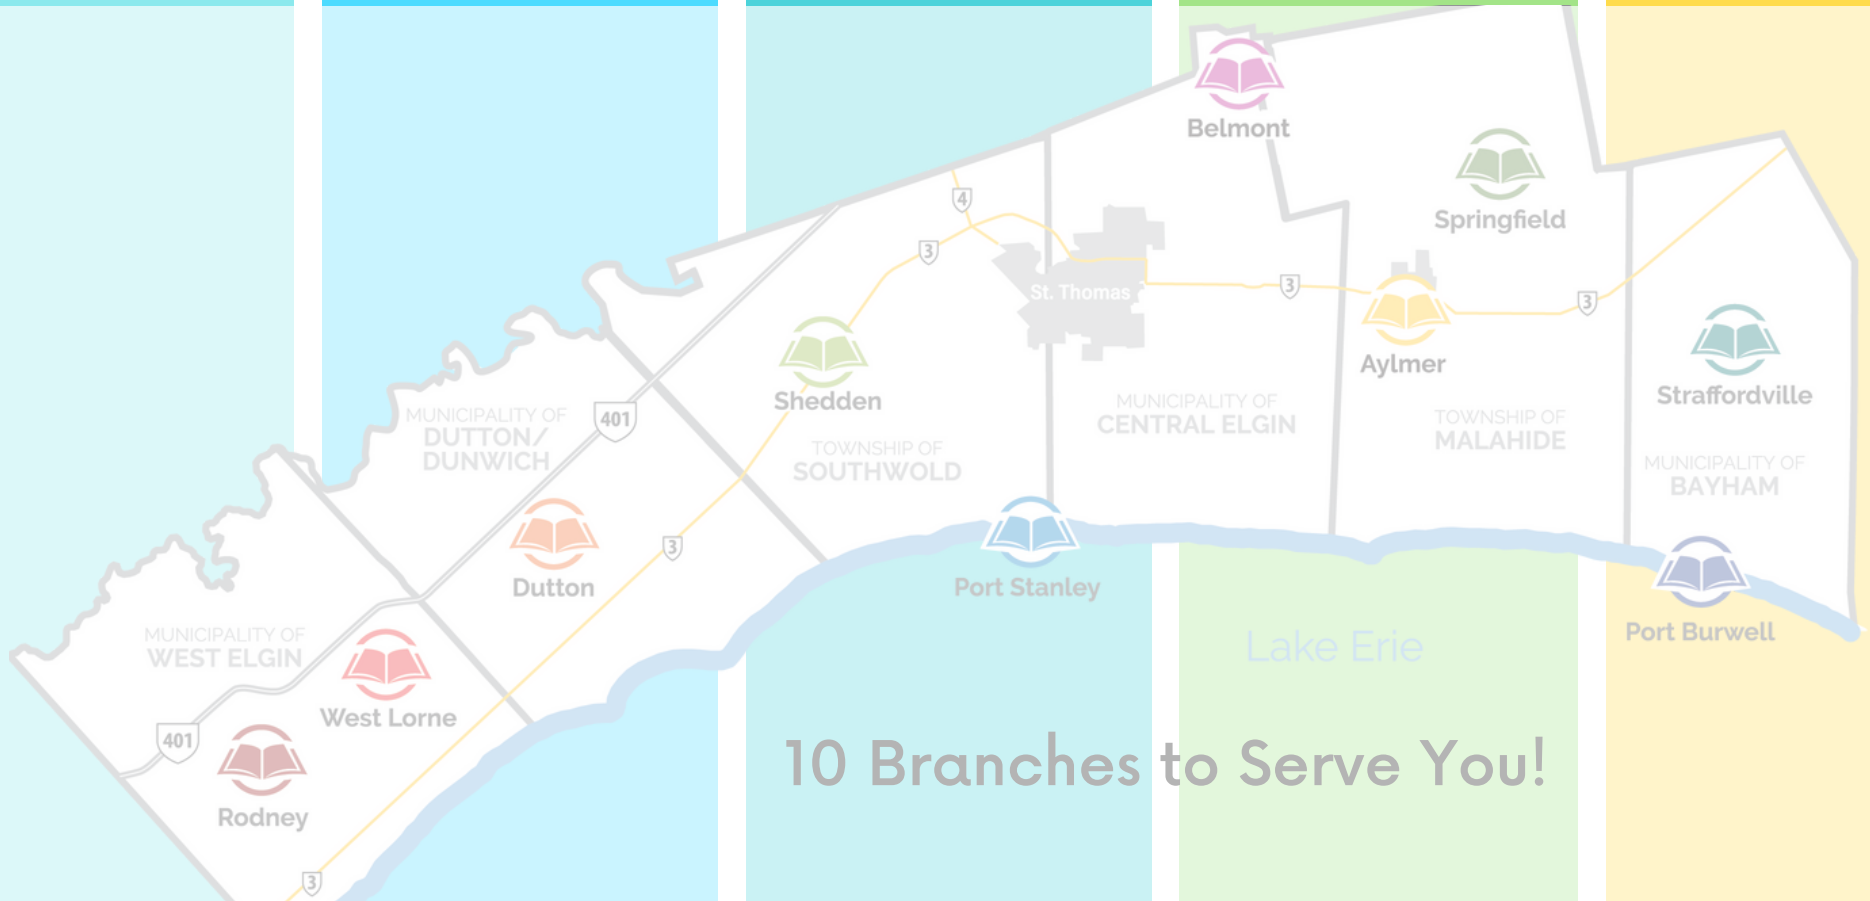

STRAFFORDVILLE

☎ 519 866-3584
✉ straffordvillelib@elgin.ca

Mon, Tues & Thurs:
10am - 8pm
Fri: 10am - 5pm
Sat: 1pm - 4pm

10 Branches to Serve You!

RODNEY

☎ 519-785-2100
✉ rodneylib@elgin.ca

Tues: 10am - 4pm
Thurs: 2pm - 7pm
Fri: 10am - 5pm
Sat: 2pm - 5pm