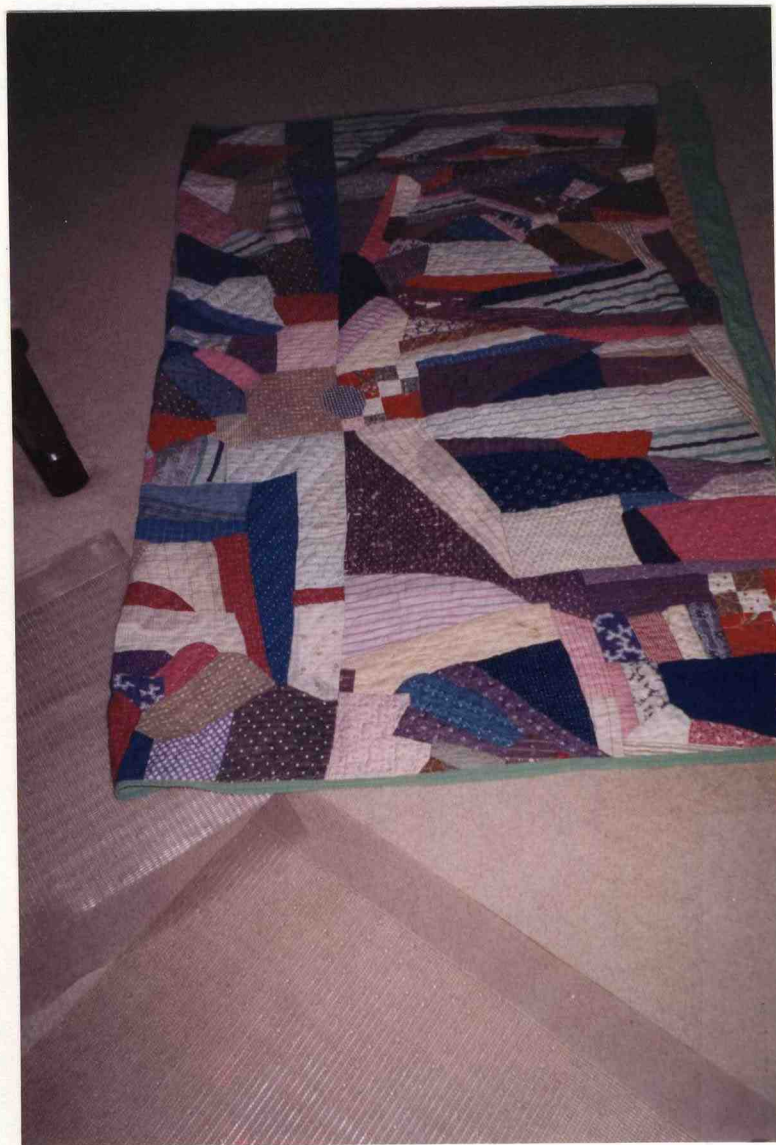

1

2

3/

4/

These Quilts 8 Were done by Dorothy Robson and Mrs Kritten ( Dorothy mother). Photos taken at Ellen Robson home May 1994.

1. Dresden Plate Quilt. Made in 1943. by Dorothy Robson.

2. Nine patch Quilt with Lattice Strips.---Made by Dorothy Robson in 1954.

3. Hole in the Barn Door or Churn Dash Quilt. Made by Dorothy Robson in 1984.

4. Double Irish Chain Quilt.---Bought at a local auction sale.

5. Strip Squares---Made in 1934. by Mrs Kriter.

6. Eight Point Star Quilt with a nine patch. Made by Mrs Kriter in 1934.

1. Eternal Triangle --Pieced--Scrap Quilt.--Made in 1890.
2. Bow Tie--Scrap Quilt. They are (pieced) Quilt.Done in 1890.
3. Churndash--also called--Hold In The Barn Door.Scrap (pieced) Quilt. Made in 1890.
4. Homespun---Crazy Quilt--Made from leftover material.In 1880.

Materials in Quilts. Thread--- Cotton. Quilting stitches used-- 12 Stitches per. Inch. Batting used---Old wool blanket.----- Flannel sheets. These materials were used in the above quilts.

3

4

20th.

A

N

N

I