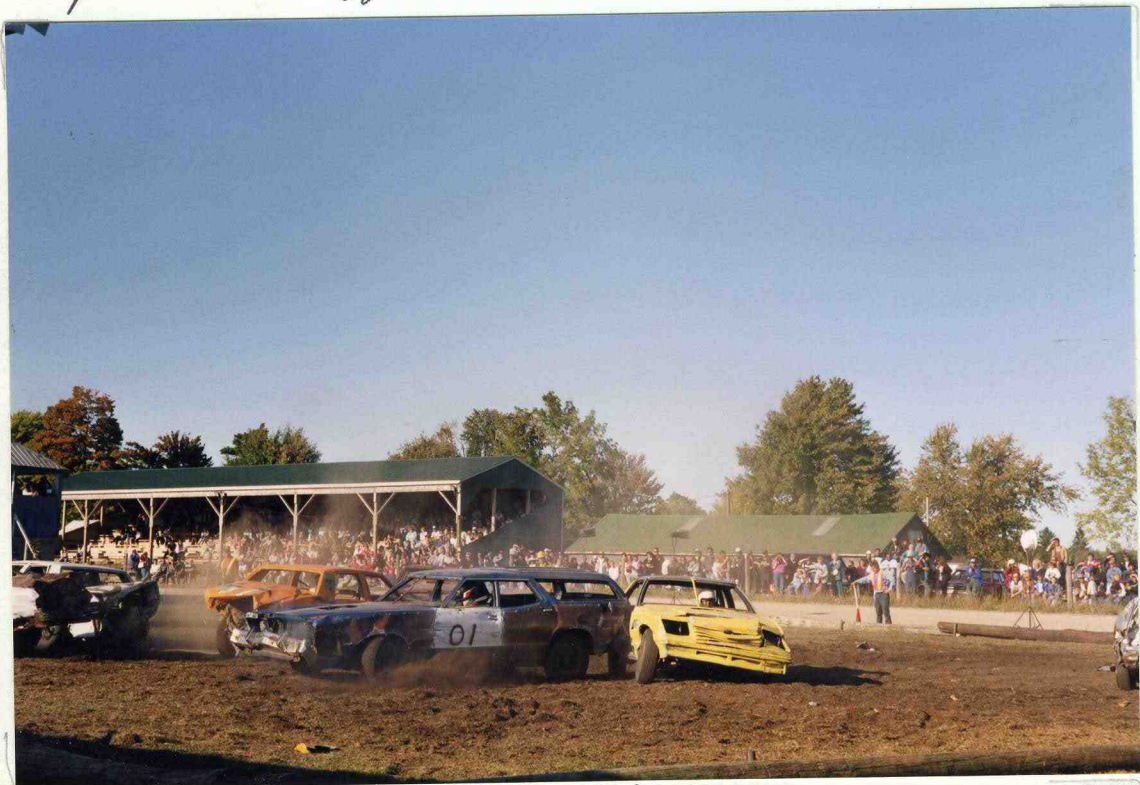

Special Display  
10 souvenirs of Dutton -  
articles in honor of  
Dutton's Centennial

Committee -

Kay Waite

Louie Lackey

Sept. 28/91 - Georgina née Galbraith and husband of California attended the fair.

Sept. 28/91 - Official Opening of the Fair

Sept. 27 - Tammy Dumont sponsored by Wallacetown N.D. was crowned Queen of the Fair.

Sept. 29/91 - Demolition Derby sponsored by Wallacetown Optimist Club

April 20, 1991  
 Joe + Dorothea Jewell  
 celebrated their 25th Wedding  
 Anniversary with Open  
 House at Wallace town  
 Community Hall.